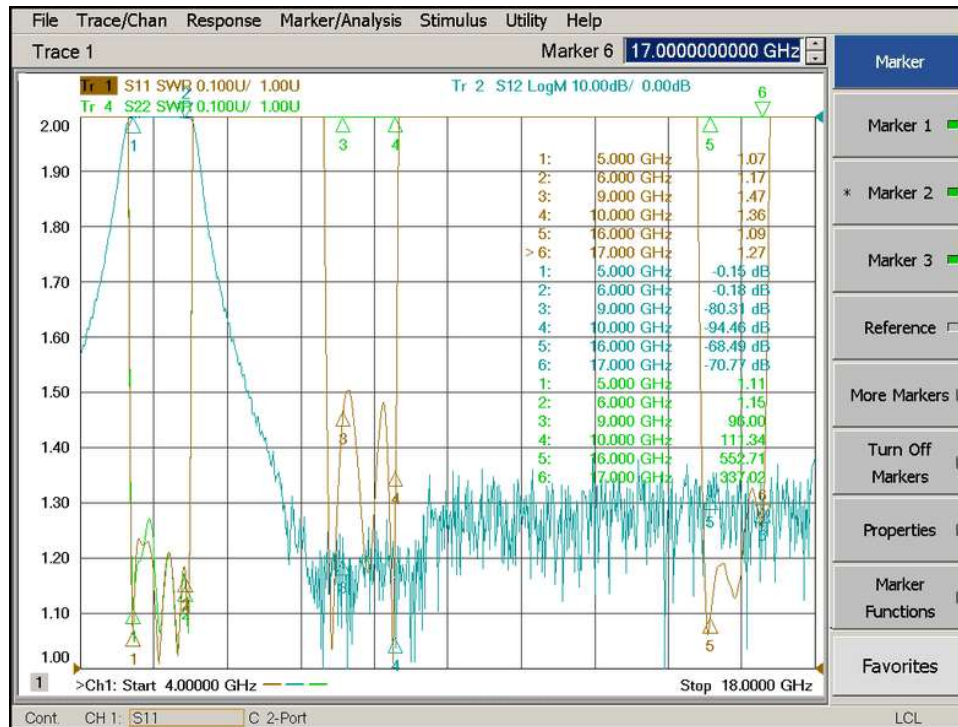

成都利德尔科技有限公司 ChengDu Leader Microwave Technology Co.,Ltd

电话: 028-65199117 传真: 028-65199116

<http://www.leader-mw.com> Leader-mw@hotmail.com

TEL: +86-28-65199117 FAX: +86-28-65199116

Add: 中国 成都市成华区华翰路 89 号 610000

No.89,Huahan Road, chenghua Zone Chengdu, Sichuan China Zip Code:610000