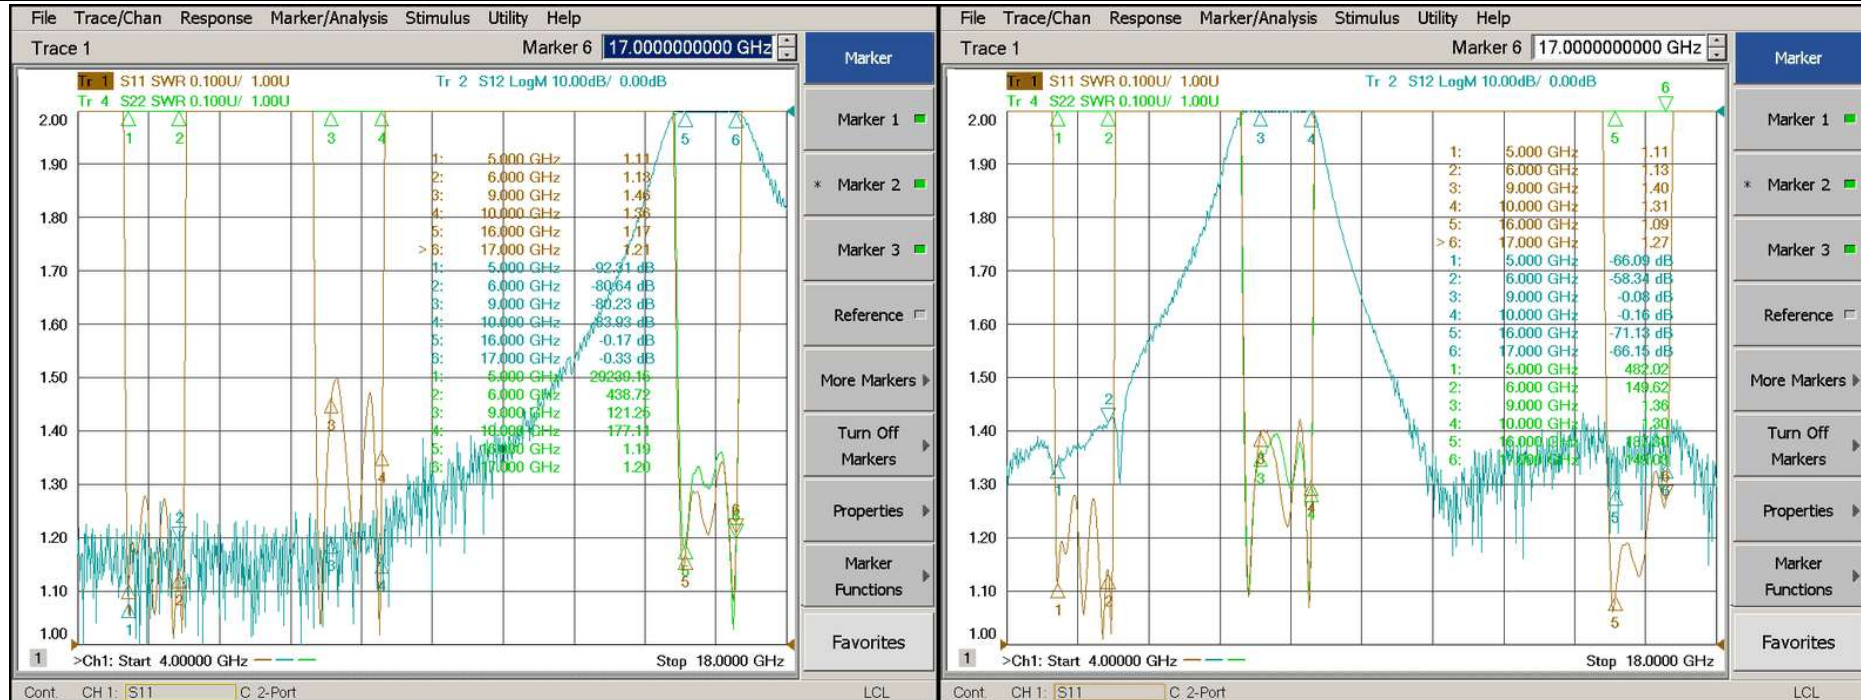

Test data

成都利德尔科技有限公司 ChengDu Leader Microwave Technology Co.,Ltd

电话: 028-65199117 传真: 028-65199116

<http://www.leader-mw.com> Leader-mw@hotmail.com

TEL: +86-28-65199117 FAX: +86-28-65199116

Add: 中国 成都市成华区华翰路 89 号 610000

No.89,Huahan Road, chenghua Zone Chengdu, Sichuan China Zip Code:610000