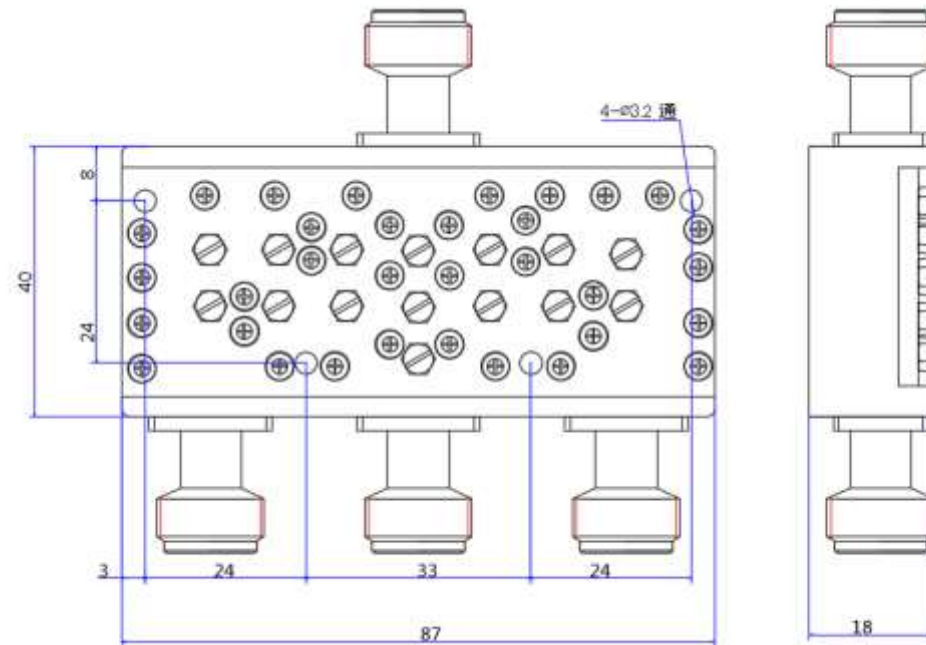

成都利德尔科技有限公司 ChengDu Leader Microwave Technology Co.,Ltd

电话: 028-65199117 传真: 028-65199116

http://www.leader-mw.com Leader-mw@hotmail.com

TEL: +86-28-65199117 FAX: +86-28-65199116

Add:中国 成都市成华区华翰路 89 号 610000

No.89,Huahan Road, chenghua Zone Chengdu, Sichuan China Zip Code:610000